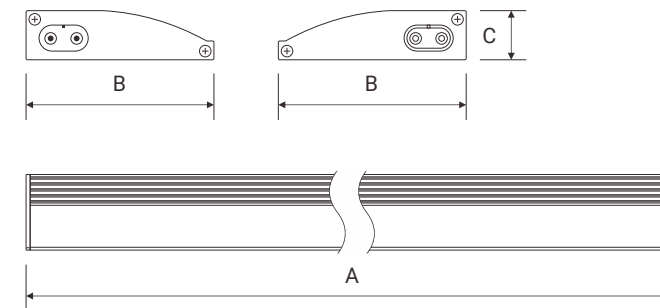

## Features

- ✓ Easy Installation
- ✓ Seamless Connection
- ✓ Under Cabinet Lighting

- Seamless Connection
- Connecting Cable
- Straight Connector

### Product Line Drawing (Size:mm)

A	B	C
356	65	17
567	65	17
874	65	17
1177	65	17

### Product Specification

Material : AL+PC	Input Voltage : AC120V	CCT : <input type="checkbox"/> 3000K <input type="checkbox"/> 4000K <input type="checkbox"/> 5000K <input type="checkbox"/> 6000K
------------------	------------------------	-----------------------------------------------------------------------------------------------------------------------------------

Model	Size	Power	PC Cover	Lumens (lm) ±10%	Package
LED-CG65L1-4W	1ft	4W	Frosted	440	340*315*295 (mm) 20pcs/ctn
LED-CG65L2-7W	2ft	7W	Frosted	770	630*315*295 (mm) 20pcs/ctn
LED-CG65L3-12W	3ft	12W	Frosted	1320	940*315*295 (mm) 20pcs/ctn
LED-CG65L4-15W	4ft	15W	Frosted	1650	1240*315*295 (mm) 20pcs/ctn
LED-CG65L4-20W	4ft	20W	Frosted	2200	1240*315*295 (mm) 20pcs/ctn