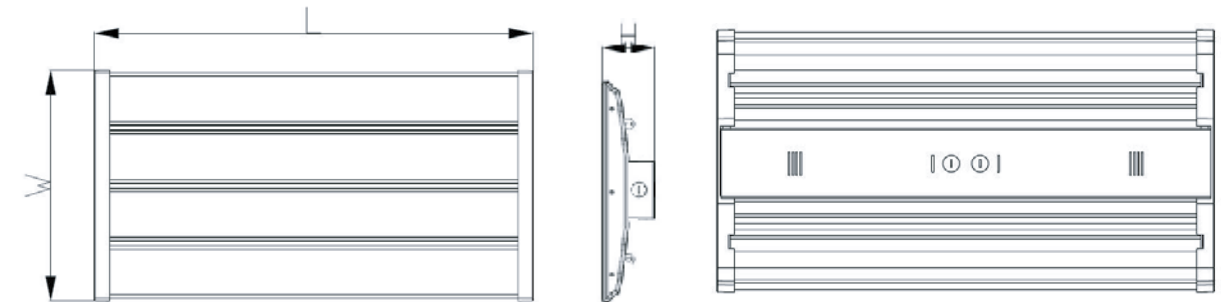

# Led High Bay 4 Pin Fixture

Ideal for warehouses with high ceilings as well as for installations where uniform and efficient lighting is required.

LED HIGH BAY 4 PIN FIXTURE

1. Length: 4ft
2. UL driver, dimmable available
3. Motion sensor compatible
4. Life Span: 100,000 hours
5. Input Voltage: AC100-277V, AC200-480V

## Product Line Drawing

## Specification

	CRI: >80		CCT: 4000K-5000K		Material: AL
Model	Size	Power	Pc Cover	Lumens Efficacy	Package
LED-HBL-4-105W	4ft	105W	Frosted	154lm/w	1203x355x75 [mm]
LED-HBL-4-160W	4ft	160W	Frosted	154lm/w	1203x355x75 [mm]
LED-HBL-4-225W	4ft	225W	Frosted	154lm/w	1203x355x75 [mm]
LED-HBL-4-320W	4ft	320W	Frosted	154lm/w	1203x355x75 [mm]