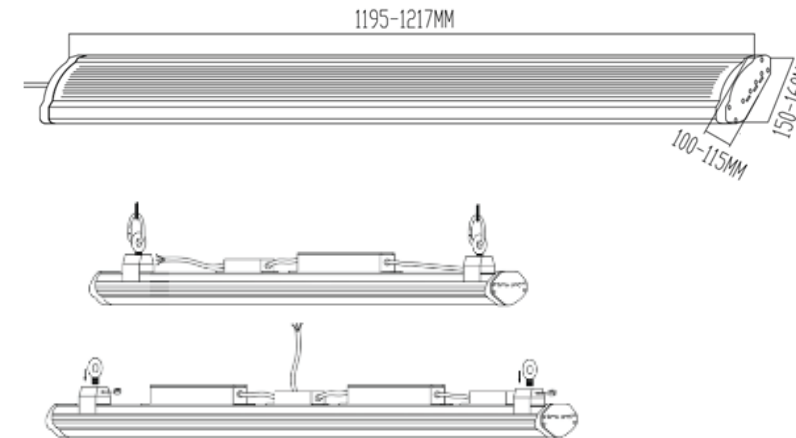

Led Linear High Bay Fixture

The perfect solution for any large indoor workspace with high ceilings from 12 to 40 feet in height.

LED LINEAR HIGH BAY FIXTURE

1. Length: 4ft
2. Meanwell driver, dimmable available
3. Motion sensor compatible
4. Life Span: 100,000 hours
5. Input Voltage: AC100-277V, AC200-480V

Application

- Warehouses, factories & manufacturing sites
- Parking garages & sports facilities, gas station
- Retail box stores, farm, exhibition halls, etc

Product Line Drawing

Product Features

- IP65 water-proof, dust-proof, moisture-proof
- No flicker or buzz
- 0-10v Dimmable
- Housing material: Aluminum Body for great heat sink
- Easy replacement and installation with brackets

WAREHOUSES FACTORIES HANGARS GYMS

Specification

	CRI: >80	CCT: 4000K-5000K		Material: AL	
Model	Size	Power	Pc Cover	Lumens Efficacy	Package
LED-HBLR-4-100W	4ft	100W	Frosted	130-150lm/w	1220x86x90 [mm]
LED-HBLR-4-150W	4ft	150W	Frosted	130-150lm/w	1220x86x90 [mm]
LED-HBLR-4-195W	4ft	195W	Frosted	130-150lm/w	2440x86x90 [mm]
LED-HBLR-4-240W	4ft	240W	Frosted	130-150lm/w	1200x160x150 [mm]