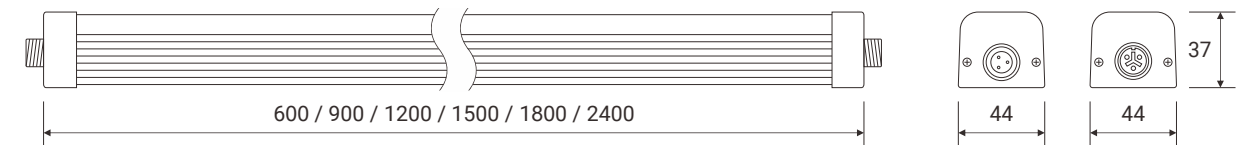

### Product Line Drawing (Size:mm)

### Product Specification

Material : AL+PC	Input Voltage : AC100-277V	CCT : <span style="color: yellow;">■</span> 3000K <span style="color: lightgreen;">■</span> 4000K <span style="color: lightblue;">■</span> 5000K <span style="color: blue;">■</span> 6000K
------------------	----------------------------	--

Model	Size	Power	PC Cover	Lumens (lm) ±10%	Package
LED-T5DL2-15W(M)	2ft	15W	Frosted	1650	710*260*180 (mm) 20pcs/ctn
LED-T5DL3-25W(M)	3ft	25W	Frosted	2750	1015*260*180 (mm) 20pcs/ctn
LED-T5DL4-30W(M)	4ft	30W	Frosted	3300	1310*260*180 (mm) 20pcs/ctn
LED-T5DL4-40W(M)	4ft	40W	Frosted	4400	1310*260*180 (mm) 20pcs/ctn
LED-T5DL5-40W(M)	5ft	40W	Frosted	4400	1645*210*180 (mm) 16pcs/ctn
LED-T5DL6-44W(M)	6ft	44W	Frosted	4840	1945*210*180 (mm) 16pcs/ctn
LED-T5DL8-60W(M)	8ft	60W	Frosted	6600	2445*160*146 (mm) 9pcs/ctn