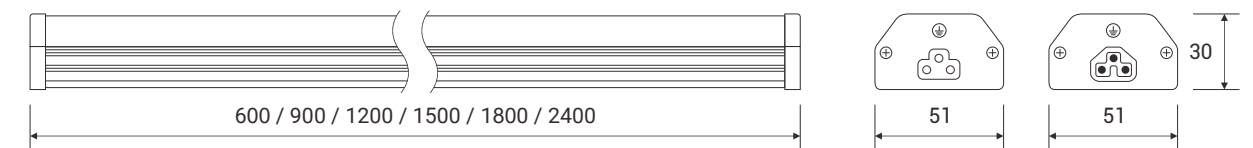

Led Premium D-Light (I)

Replaces Traditional Fluorescent Fixtures

Features

- ✓ Double Led Strip Design
- ✓ More Flatter And Slimmer
- ✓ Greater Light Angle (>180° Beam)

■ Connection Ways

■ Standard Clip

... Product Line Drawing (Size:mm)

... Wiring Method

Single Wired

Linkable

... Product Specification

Material : AL+PC	Input Voltage : AC100-277V	CCT : <input type="checkbox"/> 3000K <input type="checkbox"/> 4000K <input type="checkbox"/> 5000K <input type="checkbox"/> 6000K
------------------	----------------------------	---

Model	Size	Power	PC Cover	Lumens (lm) ±10%	Package
LED-T5DL2-15W	2ft	15W	Frosted	1650	735*235*190 (mm) 20pcs/ctn
LED-T5DL3-25W	3ft	25W	Frosted	2750	1045*235*190 (mm) 20pcs/ctn
LED-T5DL4-30W	4ft	30W	Frosted	3300	1345*235*190 (mm) 20pcs/ctn
LED-T5DL4-40W	4ft	40W	Frosted	4400	1345*235*190 (mm) 20pcs/ctn
LED-T5DL5-40W	5ft	40W	Frosted	4400	1645*235*155 (mm) 16pcs/ctn
LED-T5DL6-44W	6ft	44W	Frosted	4840	1910*235*155 (mm) 16pcs/ctn
LED-T5DL8-60W	8ft	60W	Frosted	6600	2520*180*120 (mm) 9pcs/ctn