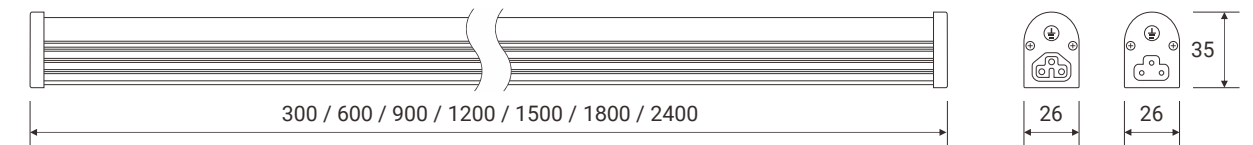

Led Premium S-Light (I)

Great Performance, Reasonable Cost

Features

- ☑ Patent Male-female Linkable Design
- ☑ Seamless Connection
- ☑ CCT Adjustable Optional

■ Connection Ways

■ Straight Connector

■ Standard Clip

••• Product Line Drawing (Size:mm)

••• Product Specification

Material : AL+PC	Input Voltage : AC100-277V	CCT : <input type="checkbox"/> 3000K <input type="checkbox"/> 4000K <input type="checkbox"/> 5000K <input type="checkbox"/> 6000K
------------------	----------------------------	---

Model	Size	Power	PC Cover	Lumens (lm) ±10%	Package
LED-T5SL1-4W	1ft	4W	Frosted	440	490*175*230 (mm) 25pcs/ctn
LED-T5SL2-7W	2ft	7W	Frosted	770	780*175*230 (mm) 25pcs/ctn
LED-T5SL3-12W	3ft	12W	Frosted	1320	1085*175*230 (mm) 25pcs/ctn
LED-T5SL4-15W	4ft	15W	Frosted	1650	1390*175*230 (mm) 25pcs/ctn
LED-T5SL5-20W	5ft	20W	Frosted	2200	1690*175*230 (mm) 25pcs/ctn
LED-T5SL6-22W	6ft	22W	Frosted	2420	1955*175*190 (mm) 20pcs/ctn
LED-T5SL8-30W	8ft	30W	Frosted	3300	2565*175*145 (mm) 15pcs/ctn