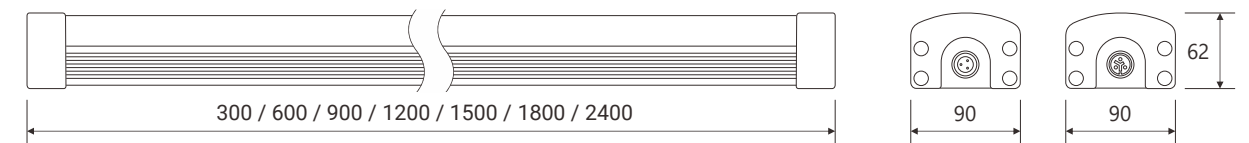

Led T-Proof Light

Extremely Safe Lighting In Various Situations

Features

- ☑ Water-proof
- ☑ Dust-proof
- ☑ Pressure-proof
- ☑ Connect Up To 600W
- ☑ Patent Male-Female Linkable Design
- ☑ Excellent Heat Dissipation

Product Line Drawing (Size:mm)

Product Specification

Material : AL+PC	Input Voltage : AC100-277V	CCT : <input type="checkbox"/> 3000K <input type="checkbox"/> 4000K <input type="checkbox"/> 5000K <input type="checkbox"/> 6000K
-------------------------	-----------------------------------	--

Model	Size	Power	PC Cover	Lumens (lm) ±10%	Package
LED-SF90L1-20W	1ft	20W	Frosted	2200	550*205*220 (mm) 6pcs/ctn
LED-SF90L2-30W	2ft	30W	Frosted	3300	880*205*220 (mm) 6pcs/ctn
LED-SF90L3-40W	3ft	40W	Frosted	4400	1150*205*220 (mm) 6pcs/ctn
LED-SF90L4-40W	4ft	40W	Frosted	4400	1450*205*220 (mm) 6pcs/ctn
LED-SF90L4-60W	4ft	60W	Frosted	6600	1450*205*220 (mm) 6pcs/ctn
LED-SF90L5-80W	5ft	80W	Frosted	8800	1750*205*220 (mm) 6pcs/ctn
LED-SF90L6-90W	6ft	90W	Frosted	9900	2040*205*155 (mm) 4pcs/ctn
LED-SF90L8-120W	8ft	120W	Frosted	13200	2650*110*155 (mm) 2pcs/ctn