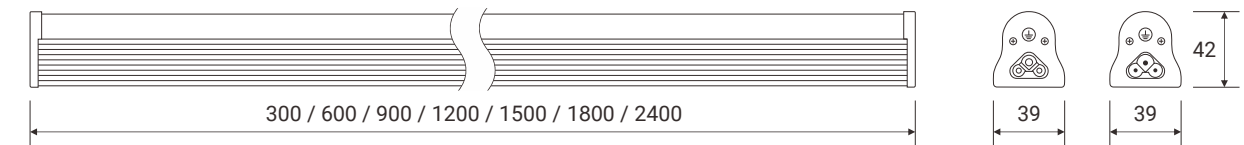

Led T8 Premium S-Light

Classical Integrative Design

Features

- ☑ Patent Male-female Linkable Design
- ☑ Seamless Connection
- ☑ Curved Lens Provides >120° Beam

Product Line Drawing (Size:mm)

Product Specification

Model	Size	Power	PC Cover	Lumens (lm) ±10%	Package
LED-T8DL1-5W	1ft	5W	Frosted	550	435*240*205 (mm) 20pcs/ctn
LED-T8DL2-9W	2ft	9W	Frosted	990	725*240*205 (mm) 20pcs/ctn
LED-T8DL3-13W	3ft	13W	Frosted	1430	1035*240*205 (mm) 20pcs/ctn
LED-T8DL4-18W	4ft	18W	Frosted	1980	1335*240*205 (mm) 20pcs/ctn
LED-T8DL4-22W	4ft	22W	Frosted	2420	1335*240*205 (mm) 20pcs/ctn
LED-T8DL5-25W	5ft	25W	Frosted	2750	1640*240*205 (mm) 20pcs/ctn
LED-T8DL6-28W	6ft	28W	Frosted	3080	1900*240*205 (mm) 20pcs/ctn
LED-T8DL8-44W	8ft	44W	Frosted	4840	2510*150*166 (mm) 9pcs/ctn