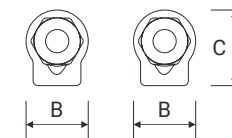

Plastic Led T8 Light

High Quality Plastic Housing

Features

- ☑ Cost Effective
- ☑ IP66 Rating
- ☑ 180° Beam Angle

■ Linkable

■ Non-Linkable

■ IP66 Connection

■ Standard Clip

Product Line Drawing (Size:mm)

A	B	C
637	33	40
944	33	40
1247	33	40
1547	33	40

Product Specification

Material : PC	Input Voltage : AC100-277V	CCT : ■ 3000K ■ 4000K ■ 5000K ■ 6000K
----------------------	-----------------------------------	--

Model	Size	Power	PC Cover	Lumens (lm) ±10%	Package
LED-T8DL2-9WP	2ft	9W	Frosted	900	735*235*190 (mm) 20pcs/ctn
LED-T8DL3-13WP	3ft	13W	Frosted	1300	1045*235*190 (mm) 20pcs/ctn
LED-T8DL4-18WP	4ft	18W	Frosted	1800	1345*235*190 (mm) 20pcs/ctn
LED-T8DL5-22WP	5ft	22W	Frosted	2200	1645*235*155 (mm) 16pcs/ctn