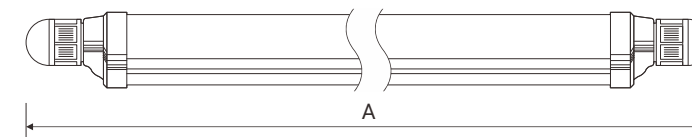

Plastic Led T8 Light

High Quality Plastic Housing

Features

- ☑ Cost Effective
- ☑ IP66 Rating
- ☑ 180° Beam Angle

■ Linkable

■ Non-Linkable

■ IP66 Connection

■ Standard Clip

Product Line Drawing (Size:mm)

A	B	C
637	33	40
944	33	40
1247	33	40
1547	33	40

Product Specification

Material : PC	Input Voltage : AC100-277V	CCT : ■ 3000K ■ 4000K ■ 5000K ■ 6000K
----------------------	-----------------------------------	--

Model	Size	Power	PC Cover	Lumens (lm) ±10%	Package
LED-T8DL2-9WP	2ft	9W	Frosted	900	735*235*190 (mm) 20pcs/ctn
LED-T8DL3-13WP	3ft	13W	Frosted	1300	1045*235*190 (mm) 20pcs/ctn
LED-T8DL4-18WP	4ft	18W	Frosted	1800	1345*235*190 (mm) 20pcs/ctn
LED-T8DL5-22WP	5ft	22W	Frosted	2200	1645*235*155 (mm) 16pcs/ctn