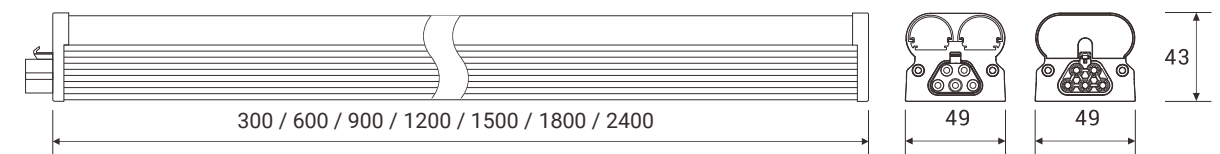

T5 Dimming Led Integrated Light

Enjoy Hassle-free, safe and easy installation

Features

- ✓ Patent Male-Female Linkable Design
- ✓ Maximum tandem wattage: 600W optional
- ✓ Seamless / No-Dark Connection

••• Installation

••• Product Line Drawing (Size:mm)

••• Product Specification

Material : AL+PC	Input Voltage : AC100-277V	CCT : <input type="checkbox"/> 3000K <input type="checkbox"/> 4000K <input type="checkbox"/> 5000K <input type="checkbox"/> 6000K
------------------	----------------------------	---

Model	Size	Power	PC Cover	Lumens (lm) ±10%	Package
LED-T5DL2-15WD	2ft	15W	Frosted	1650	710*260*180 (mm) 20pcs/ctn
LED-T5DL3-25WD	3ft	25W	Frosted	2750	1015*260*180 (mm) 20pcs/ctn
LED-T5DL4-30WD	4ft	30W	Frosted	3300	1310*260*180 (mm) 20pcs/ctn
LED-T5DL4-40WD	4ft	40W	Frosted	4400	1310*260*180 (mm) 20pcs/ctn
LED-T5DL5-40WD	5ft	40W	Frosted	4400	1645*210*180 (mm) 16pcs/ctn
LED-T5DL6-44WD	6ft	44W	Frosted	4840	1945*210*180 (mm) 16pcs/ctn
LED-T5DL8-60WD	8ft	60W	Frosted	6600	2445*160*146 (mm) 9pcs/ctn
LED-T5DL8-80WD	8ft	80W	Frosted	8800	2445*160*146 (mm) 9pcs/ctn