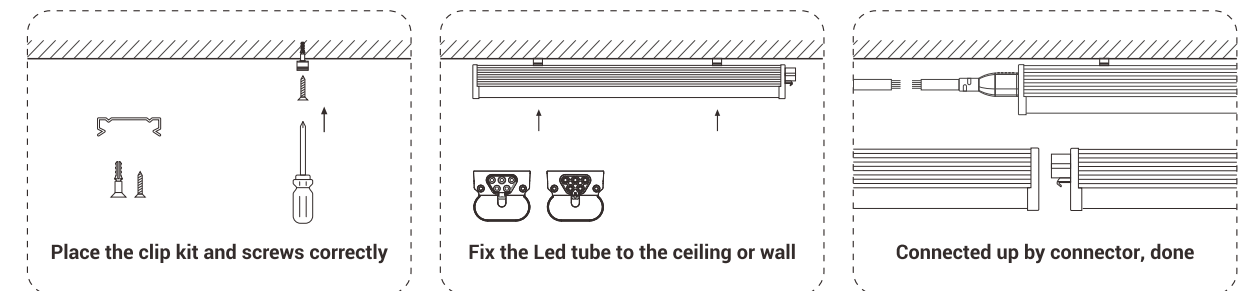

T5 Dimming Led Integrated Light

Enjoy Hassle-free, safe and easy installation

Features

- ✓ Patent Male-Female Linkable Design
- ✓ Maximum tandem wattage: 600W optional
- ✓ Seamless / No-Dark Connection

••• Installation

••• Product Line Drawing (Size:mm)

••• Product Specification

Material : AL+PC	Input Voltage : AC100-277V	CCT : <input type="checkbox"/> 3000K <input type="checkbox"/> 4000K <input type="checkbox"/> 5000K <input type="checkbox"/> 6000K
------------------	----------------------------	---

Model	Size	Power	PC Cover	Lumens (lm) ±10%	Package
LED-T5DL2-15WD	2ft	15W	Frosted	1650	710*260*180 (mm) 20pcs/ctn
LED-T5DL3-25WD	3ft	25W	Frosted	2750	1015*260*180 (mm) 20pcs/ctn
LED-T5DL4-30WD	4ft	30W	Frosted	3300	1310*260*180 (mm) 20pcs/ctn
LED-T5DL4-40WD	4ft	40W	Frosted	4400	1310*260*180 (mm) 20pcs/ctn
LED-T5DL5-40WD	5ft	40W	Frosted	4400	1645*210*180 (mm) 16pcs/ctn
LED-T5DL6-44WD	6ft	44W	Frosted	4840	1945*210*180 (mm) 16pcs/ctn
LED-T5DL8-60WD	8ft	60W	Frosted	6600	2445*160*146 (mm) 9pcs/ctn
LED-T5DL8-80WD	8ft	80W	Frosted	8800	2445*160*146 (mm) 9pcs/ctn